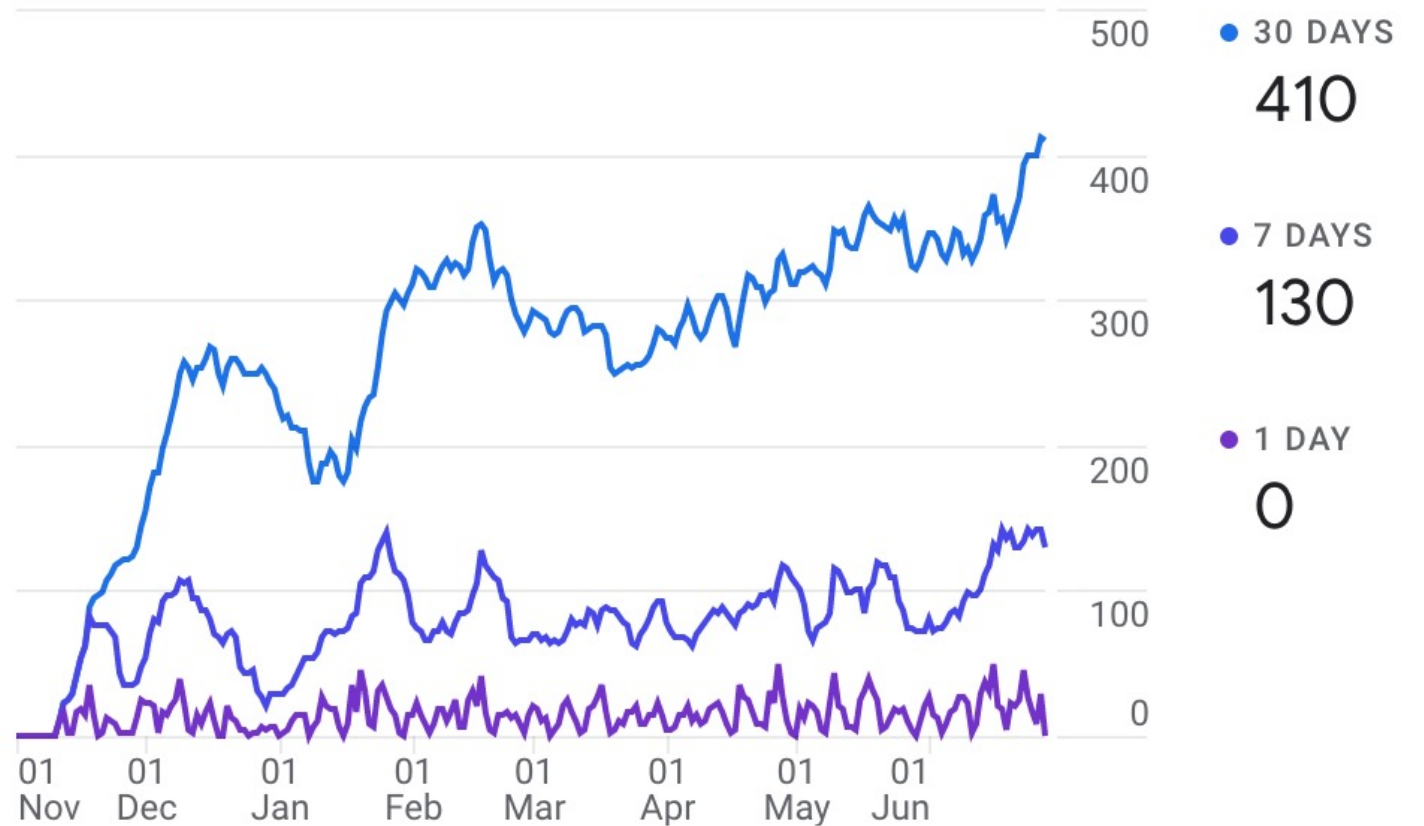

User activity over time

Average Views & Users By Page

	Views	Users	New Users	Views Per User	Average Engagement Time
AVERAGE (Monthly)	1,225	280	244	4.34	1m 27s
TOTAL (8 Months) Nov 2021 – Jun 2022	9,803	1,949	1,951	5.03	

Total Views & Users By Page

November 2021 – June 2022 (~8 months)

Page	Views	Users	New Users	Views Per User	Average Engagement Time
Home Page	2,301	1,030	956	2.23	0m 21s
Meetings	1,255	198	41	6.34	1m 01s
Resources	431	175	44	2.46	1m 07s
Council Members	425	226	43	1.88	1m 07s
About	396	183	13	2.02	0m 44s
EE Programs	291	181	23	1.61	0m 17s
RFPs	222	147	93	1.51	0m 30s
Upcoming Meetings	211	106	41	1.99	0m 32s